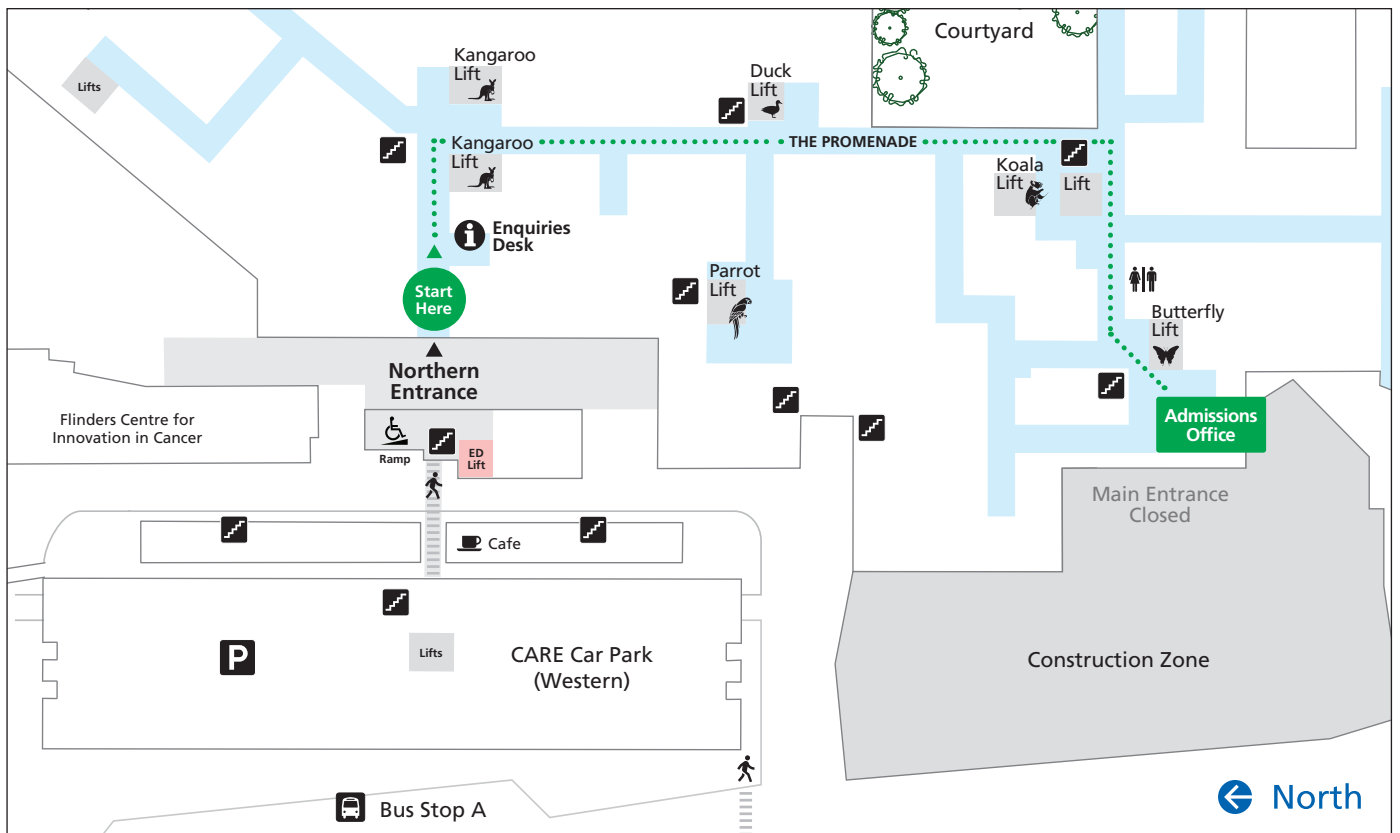

Find your way from the Northern Entrance

➤ Admissions Office (Level 2)

- Enter into the hospital through the **Northern Entrance**.
- Make your way down the corridor past the **Enquiries Desk**.
- At the **Kangaroo Lifts** turn right to walk down **The Promenade** corridor.
- Walk to the end of The Promenade past the **Courtyard** garden and **Koala Lifts**.
- Turn right and walk straight ahead past the café.
- Turn left before the staircase and then the **Admissions Office** is ahead on your right.