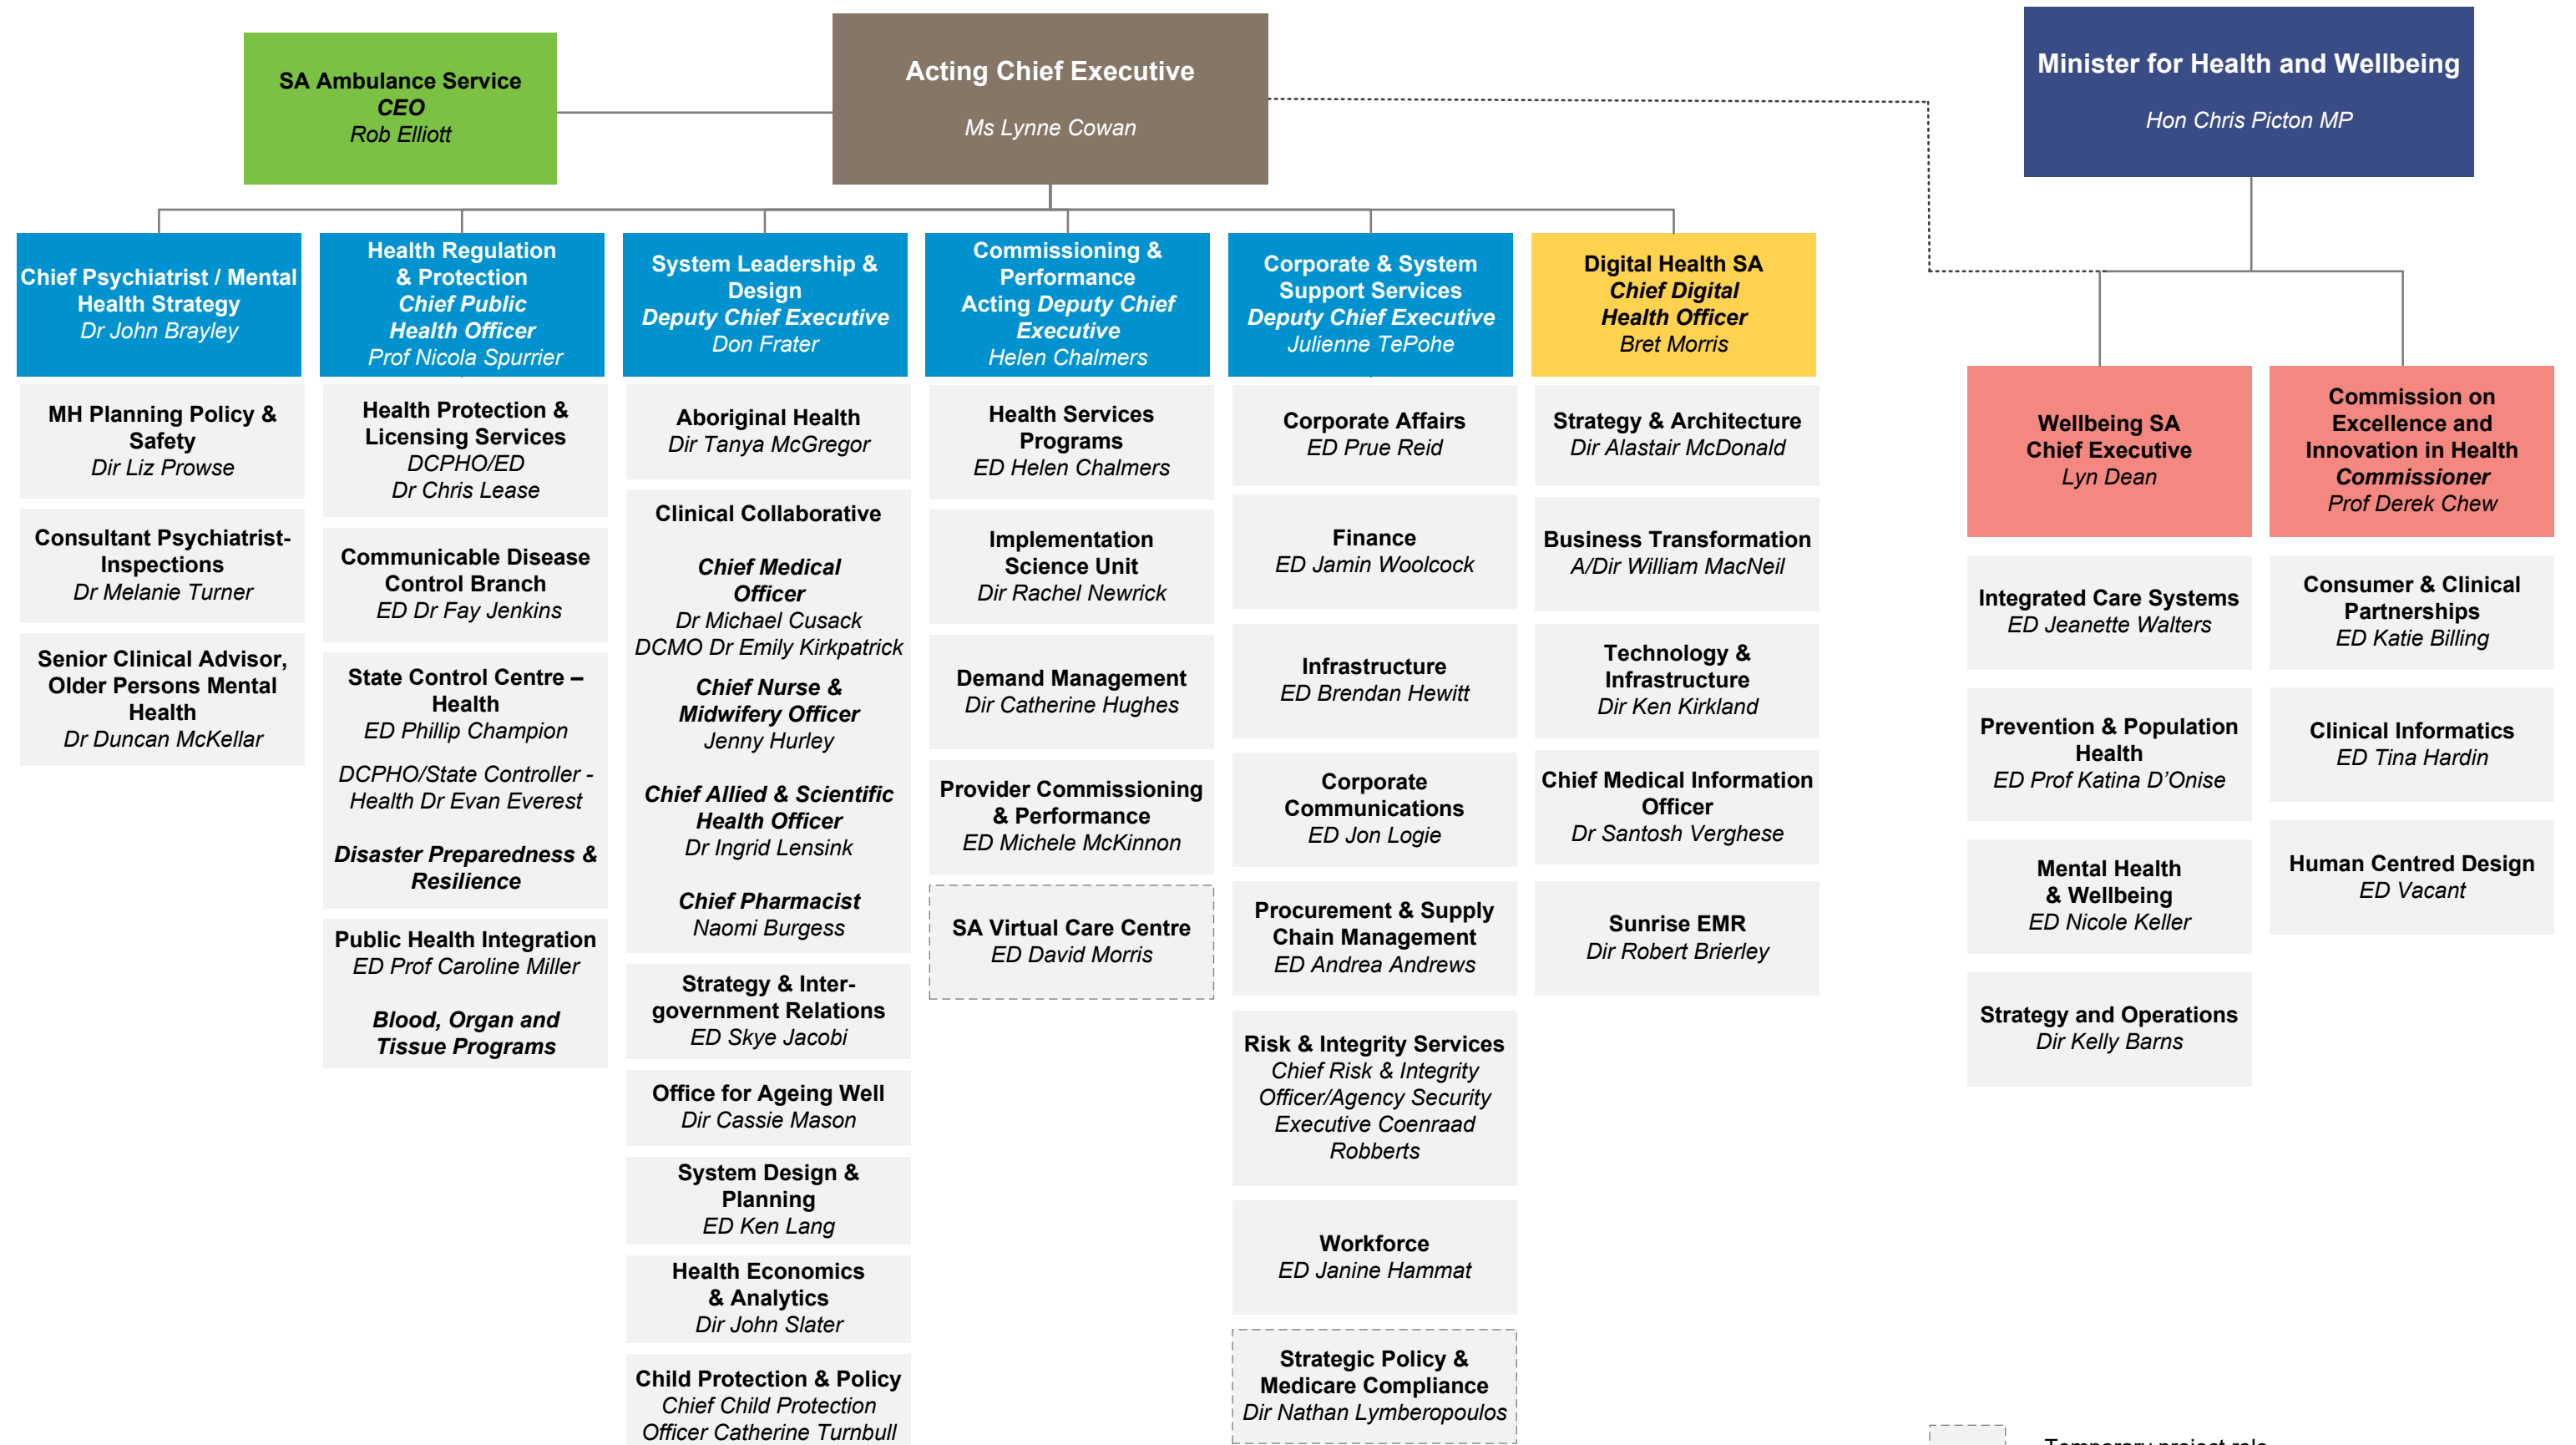

OFFICIAL

Coversheet

2021 – 22 Annual Report DHW

Our Organisational Structure

Page 10 – Organisational Chart Department for Health and Wellbeing Org Chart 30June2022

- Temporary project role
- Core Department Divisions
- Operating Entities within the Department
- Independent Government Agency attached to DHW