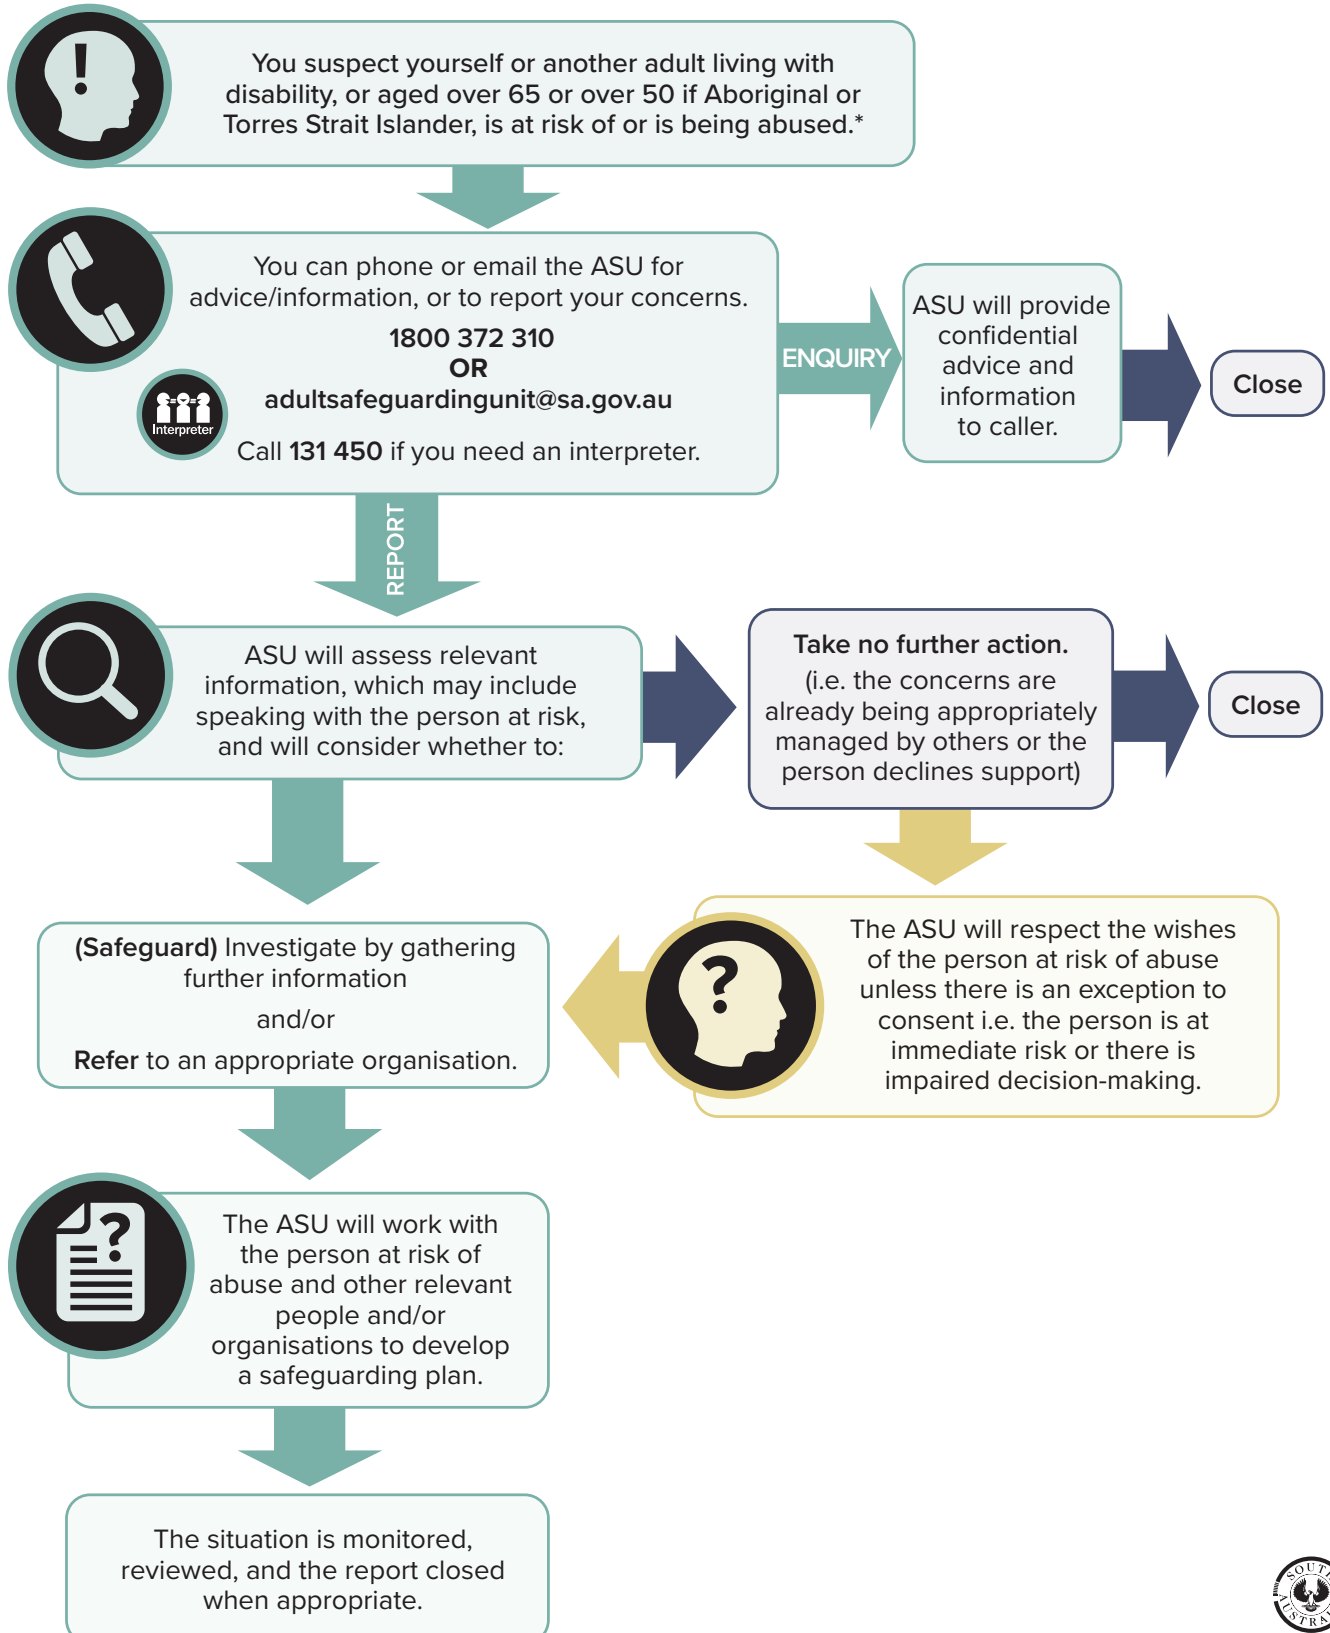

Adult Safeguarding Unit (ASU) Pathway

*From October 2022, the ASU will work with all adults who may be vulnerable to abuse.