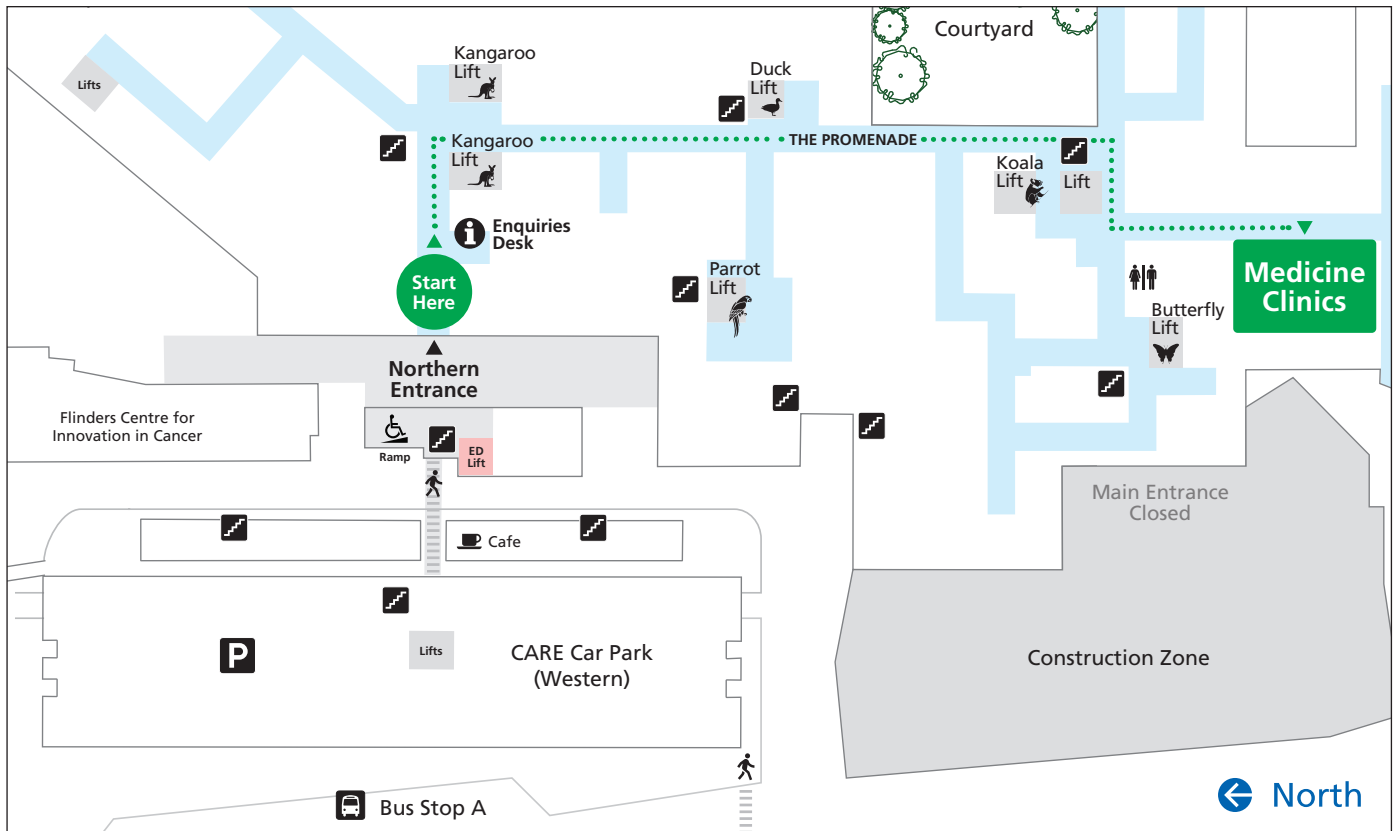

# Find your way from the Northern Entrance

## ➤ Medicine Clinics

- Enter into the hospital through the **Northern Entrance**.
- Make your way down the corridor past the **Enquiries Desk**.
- At the **Kangaroo Lifts** turn right to walk down **The Promenade** corridor.
- Walk to the end of The Promenade past the **Courtyard** garden and **Koala Lifts**.
- Turn right, then take the first corridor on your left after **Aboriginal Health Services**.
- **Medicine Clinics** are halfway down the corridor on the right-hand side.