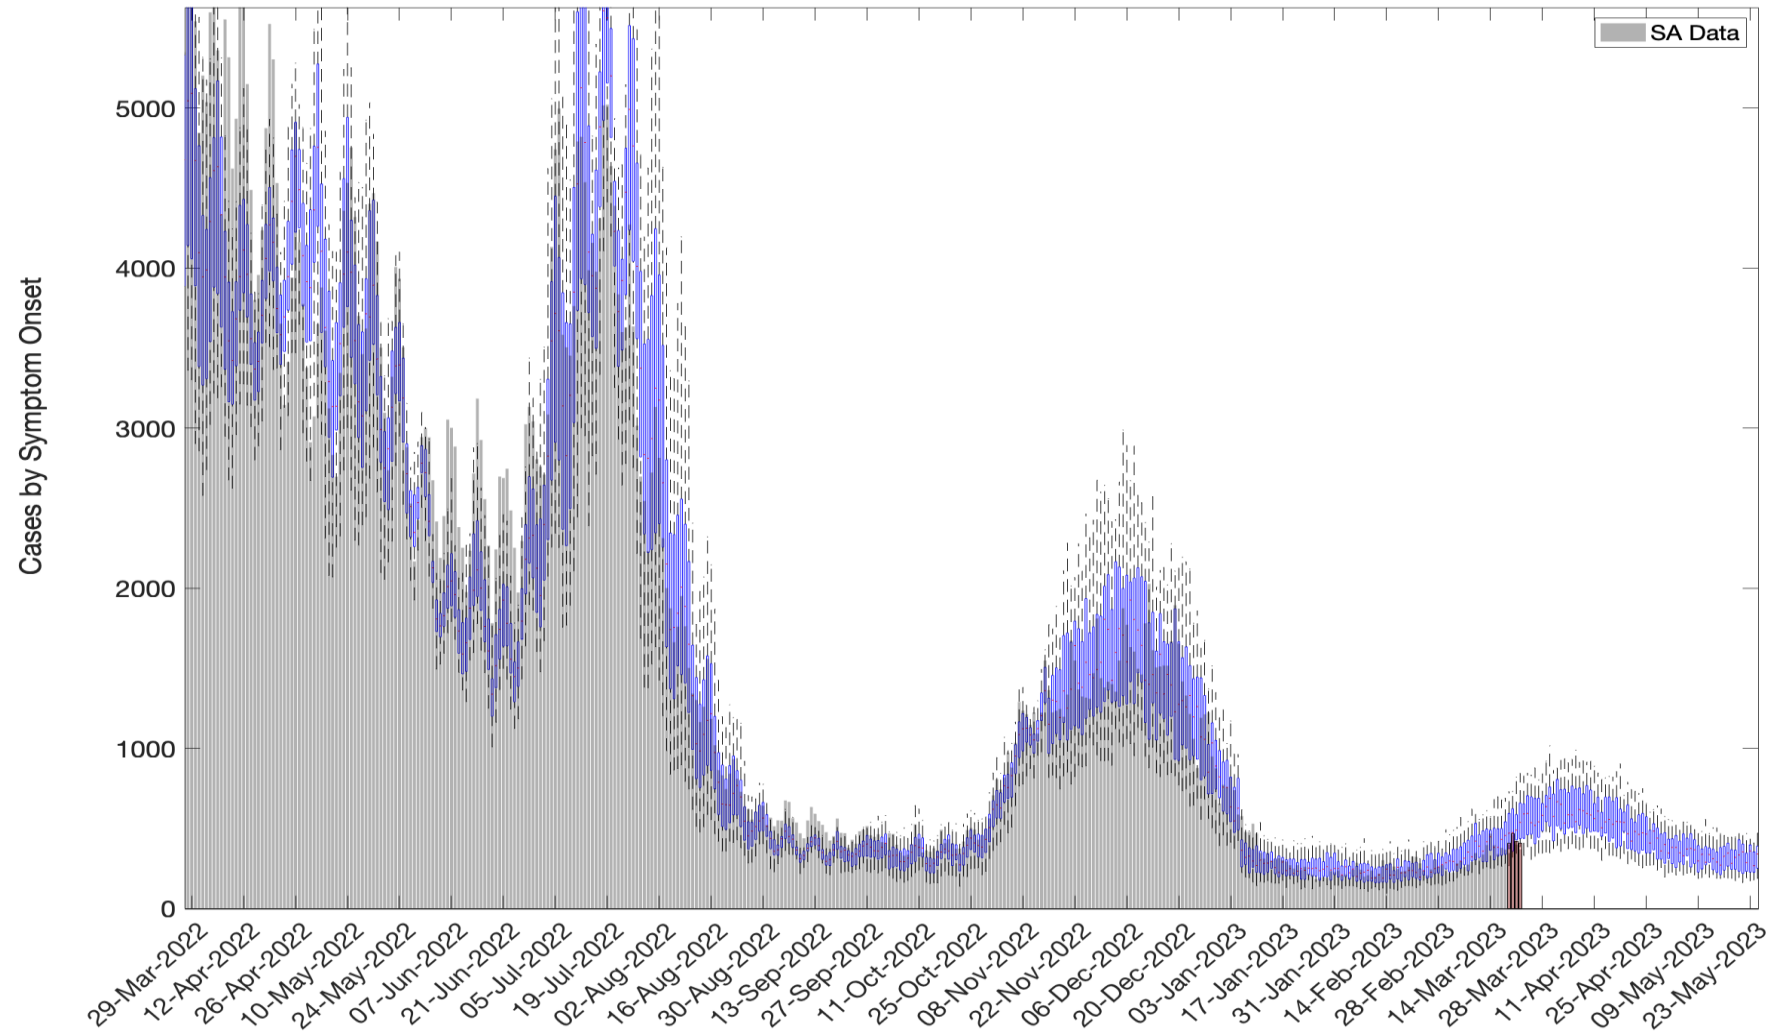

Estimated Cases by Symptom Onset

OFFICIAL