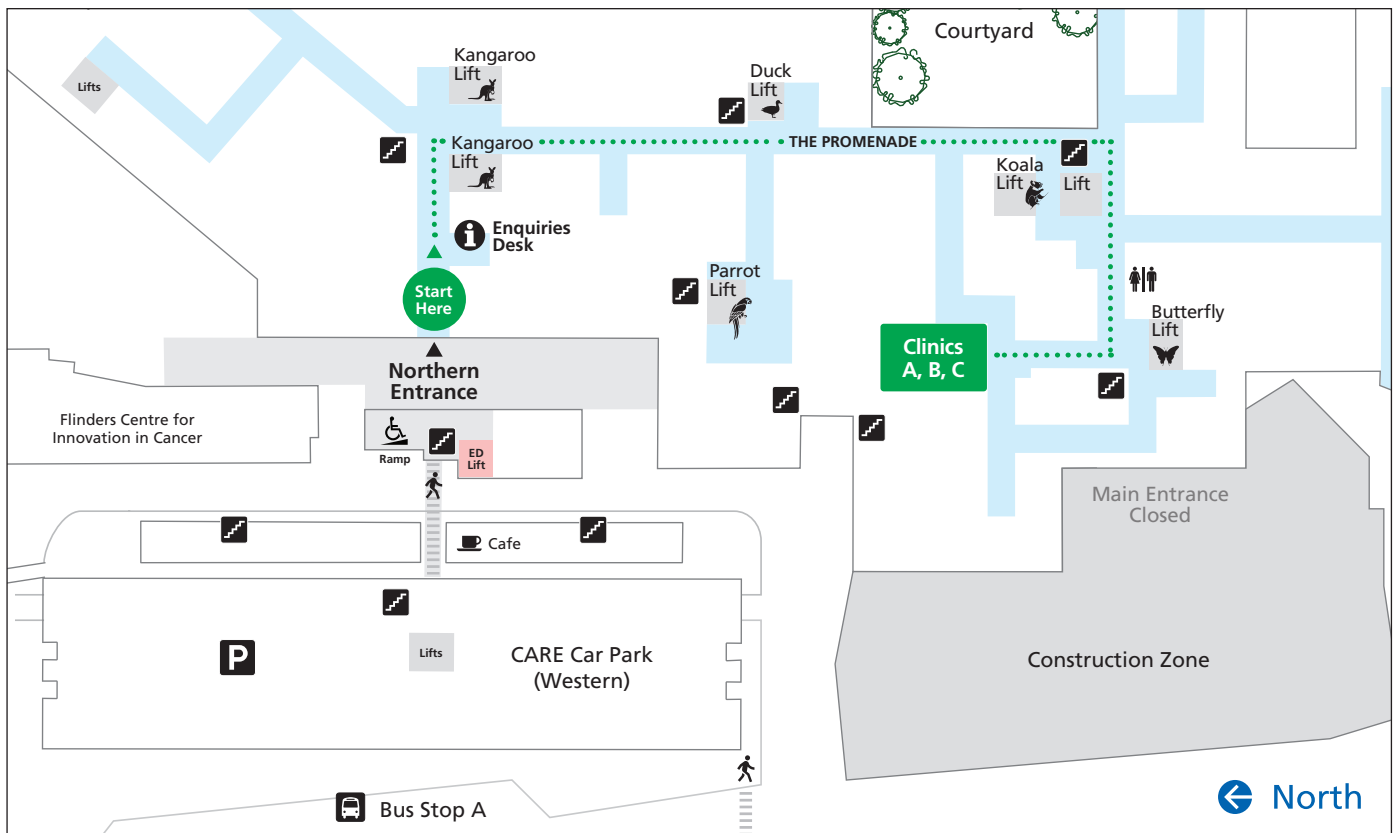

Find your way from the Northern Entrance

> Clinics A, B, C

- Enter into the hospital through the **Northern Entrance**.
- Make your way down the corridor past the **Enquiries Desk**.
- At the **Kangaroo Lifts** turn right to walk down **The Promenade** corridor.
- Walk to the end of The Promenade corridor past the **Courtyard** garden and **Koala Lifts**.
- Turn right and walk past the café, then turn right before the staircase.
- Walk down the corridor to **Clinics A, B and C**.