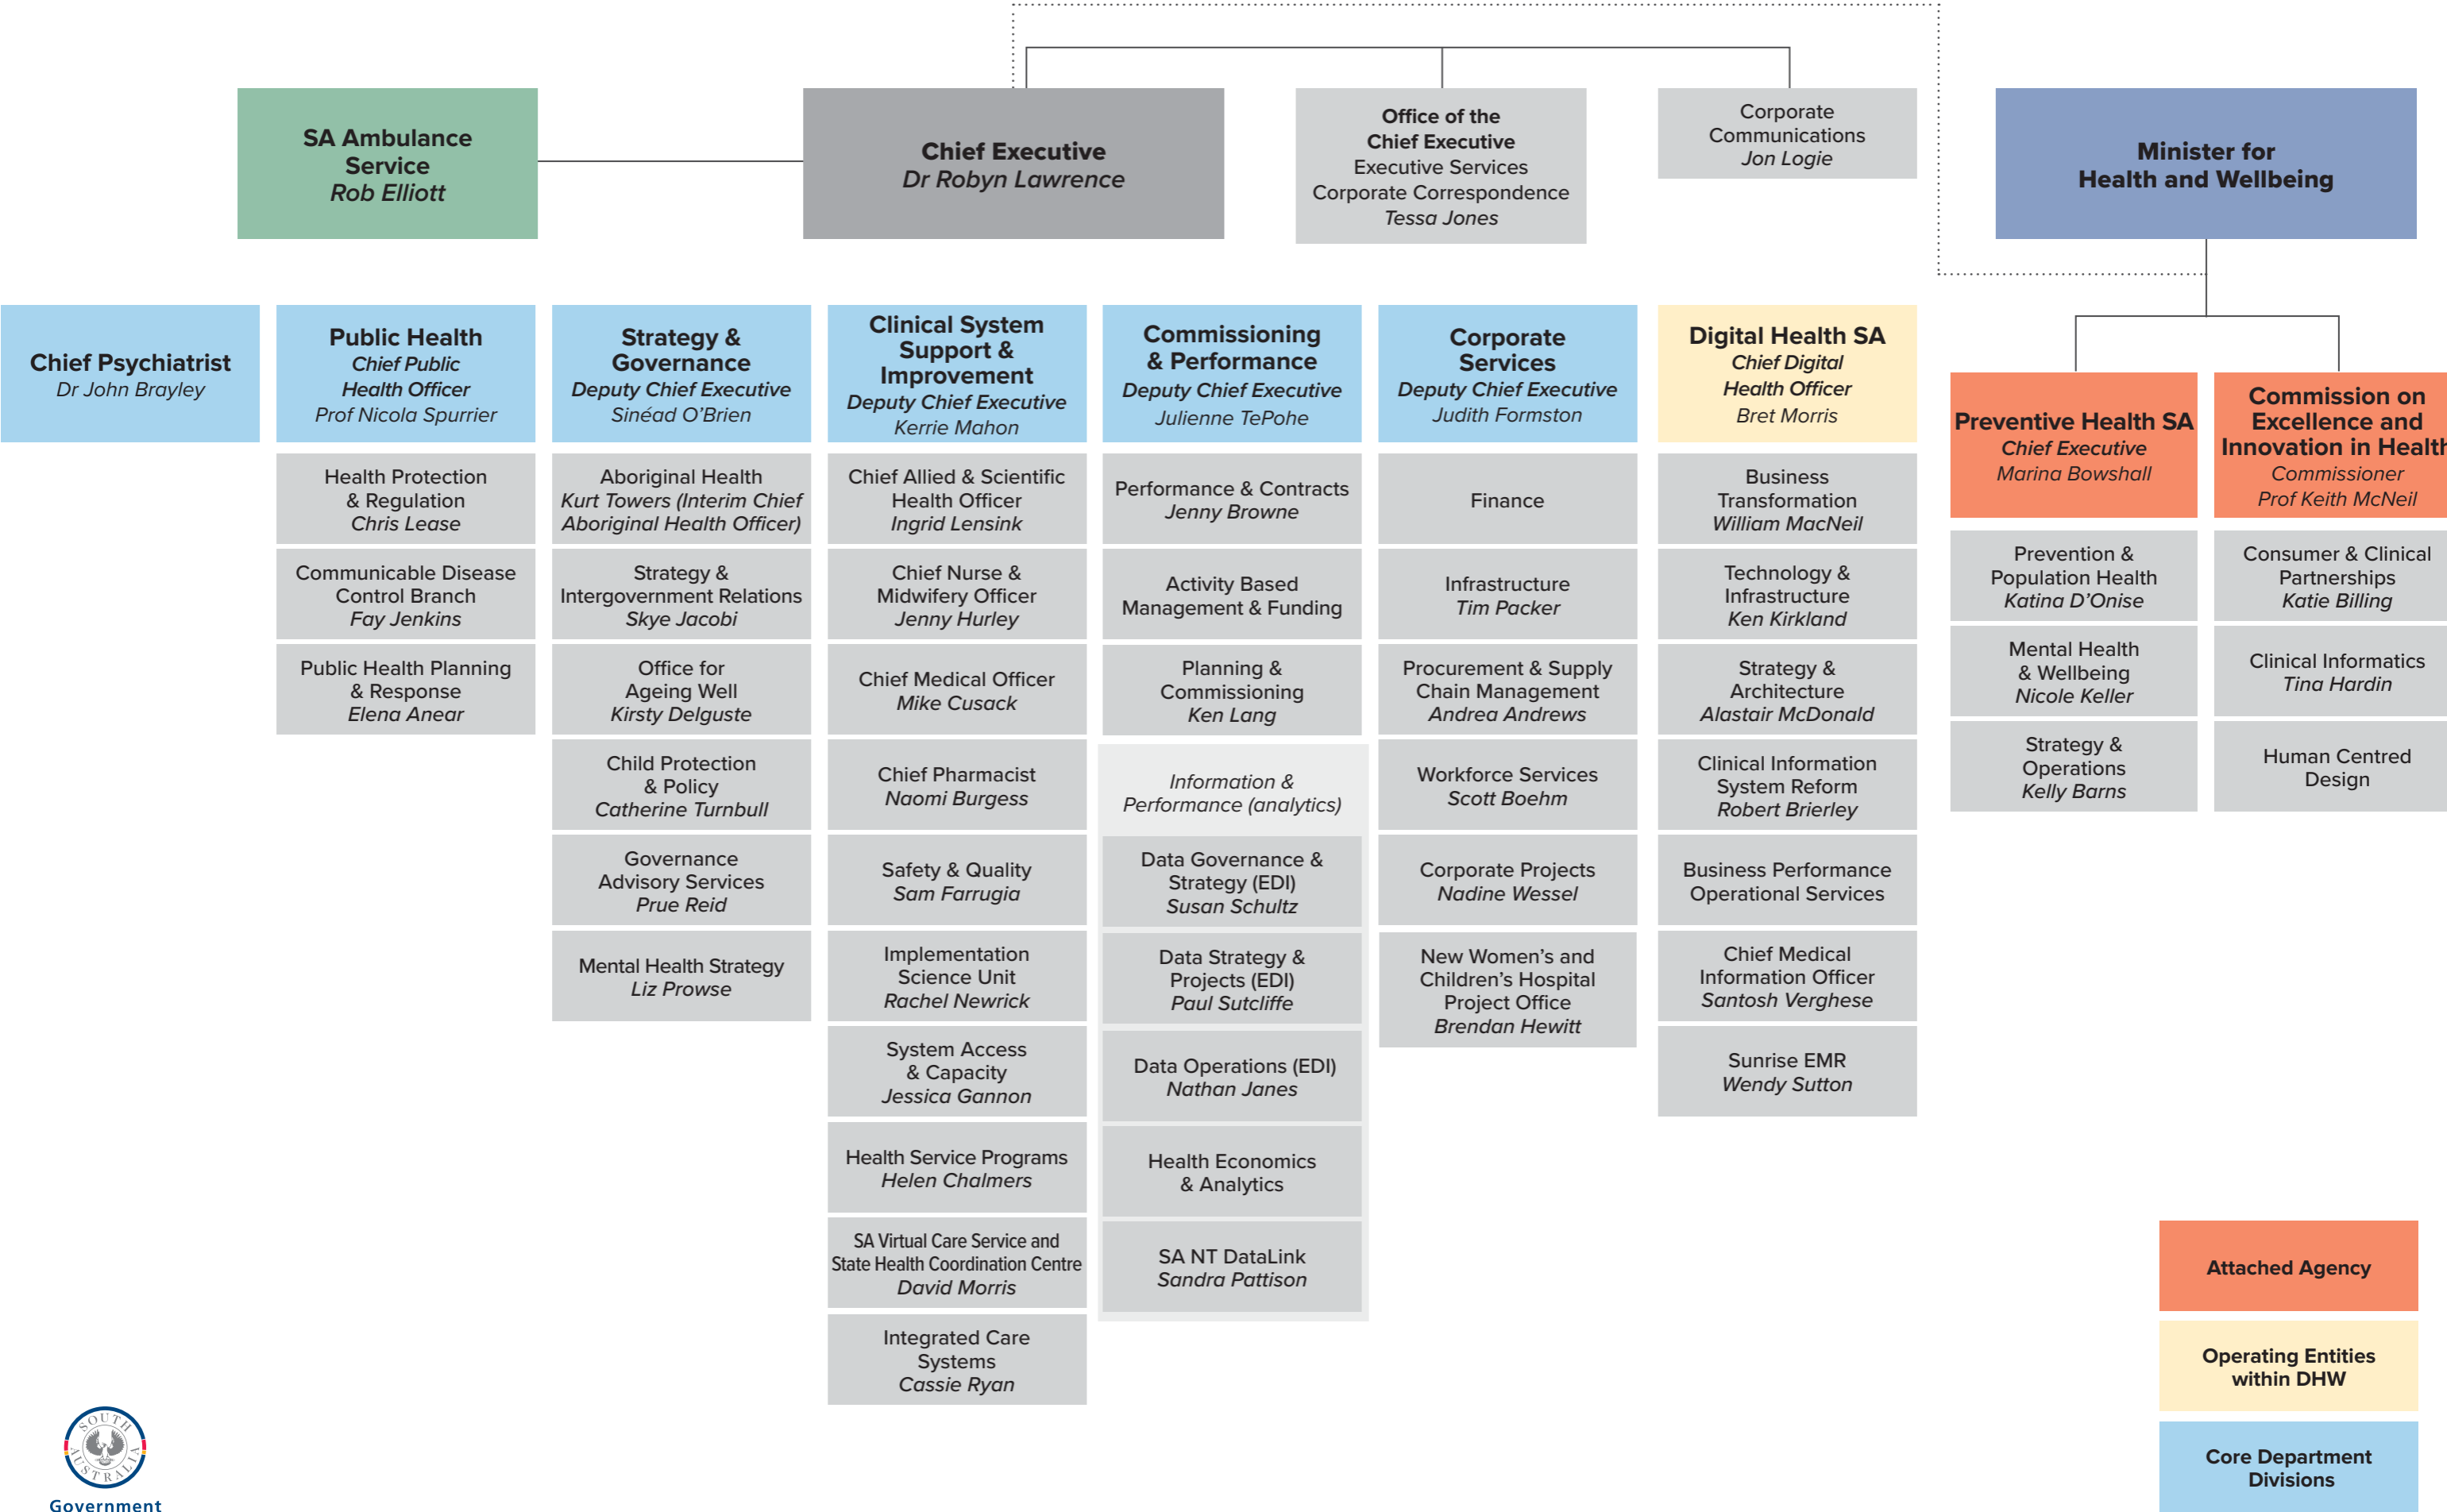

Department for Health and Wellbeing Organisational Chart

Attached Agency

Operating Entities within DHW

Core Department Divisions